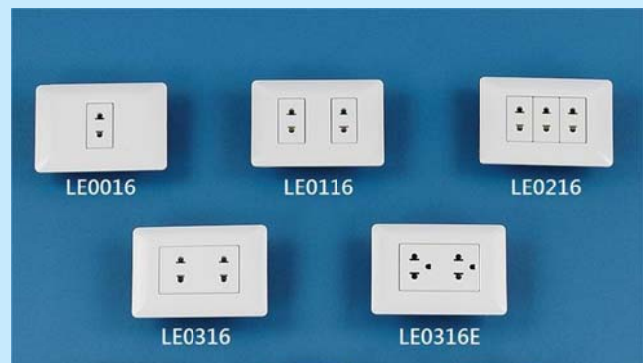

LATIN DELUXE

Wall Plated Switch & Receptacle

- Mode Of Modular.
- Material : ABS or Polycarbonate.
- **Different Colors of Wallplate for Choice**

Catalogue No.	Description
LE0011	Single 1-Way Switch 10A 125/250V AC
LE0005	Bell Pushbutton 10A 125/250V AC
LE0021	Dual 1-Way Switch 10A 125/250V AC
LE0031	Triple 1-Way Switch 10A 125/250V AC
LE1110	1-Way Switch 10A With Receptacle 2P Polarized 15A 125V AC
LE1115	1-Way Switch 10A With Receptacle 2P+E 15A 125V AC
LE1116	1-Way Switch 10A With Receptacle 2P Euro-American 16A 125/250V AC
LE0010	Single Receptacle 2P Polarized 15A 125V AC
LE0110	Dual Receptacle 2P Polarized 15A 125V AC
LE0015	Single Receptacle 2P+E 15A 125V AC
LE0115	Dual Receptacle 2P+E 15A 125V AC
LE0315	Duplex Receptacle 2P+E 15A 125V AC
LE0016	Single Receptacle 2P Euro-American 16A 125/250V AC
LE0116	Dual Receptacle 2P Euro-American 16A 125/250V AC
LE0216	Triple Receptacle 2P Euro-American 16A 125/250V AC

LE0316	Duplex Receptacle 2P Euro-American 16A 125/250V AC
LE0316E	Duplex Receptacle 2P+E Euro-American 16A 125/250V AC
LE0006	TV Connector
LE0008	TEL Jack 6P4C
LE0007	Computer Socket 8P8C
LE0091	Dimmer 120V AC 300W
LE2915	USB Socket 5VDC 2.1A with Receptacle 2P+E 15A 125V AC
LE2916E	USB Socket 5VDC 2.1A with 2P+E Euro-American 16A 125/250V AC
LE2918	USB Socket 5VDC 2.1A with Universal Socket 16A 125/250V AC

**** 3-Way Switch Is Also Available ****