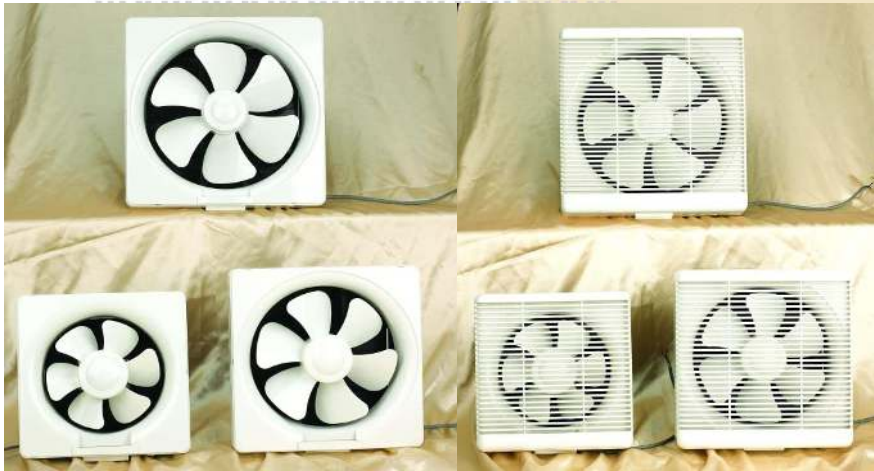

VENTILATING FAN

- **WALL MOUNTED TYPE WITH SHUTTER**
- **CEILING MOUNTED TYPE**
- **LED LIGHTING VENTILATING FAN**

VENTILATING FAN

Wall Mounted Type With Shutter

VENTILATING FAN (Ball Bearing Motor)

- Weather-proof, Dust -Proof, Bug-Proof Design
- Electricity Saving ; Low Noise ; High Current
- Bidirectional Exhaust/Sucking Ventilator (Air In/Out-2 Ways)
- Cable length can be made 0.5M or depended on Request

** Material : Polypropylene (ABS & Polypropylene Body With Meal Base Are Also Available)**

VENTILATING FAN

Wall/Window/Ceiling Mounted Type

VENTILATING FAN

- Made of High Quality ABS Plastic
- 7-Fan Blades Exhaust Fast And Strong ; Fan Designed With Ultra Thin Front Panel And Shutter (When Ventilation Works, The Front Shutter Will Open Automatically)
- Ball Bearing Motor Has Slow Heating Up And Long Service Lifetime
- With 3 x 0.5mm² Power Cord
- Suitable For Ceiling Mounting Or Fixing On Wall

** With or Without Pulling Switch are all available **

VENTILATING FAN With LED Lighting- Ceiling Mounted Type

LED LIGHTING VENTILATING FAN

- Extraction capacity: 160m³/hr
- Ball bearing motor
- Available in white and silver panel
- LED panel light
- Brightness output of 1100lm
- Color temperature is available for 3000K warm white, 4500K cool white and 6500K daylight.
- Ø100mm side duct with draft stopper
- IP45 rated - Suitable for installation above showers
- With power cord: 3G0.75mm² for AC120V
3G0.5mm² for AC230V;